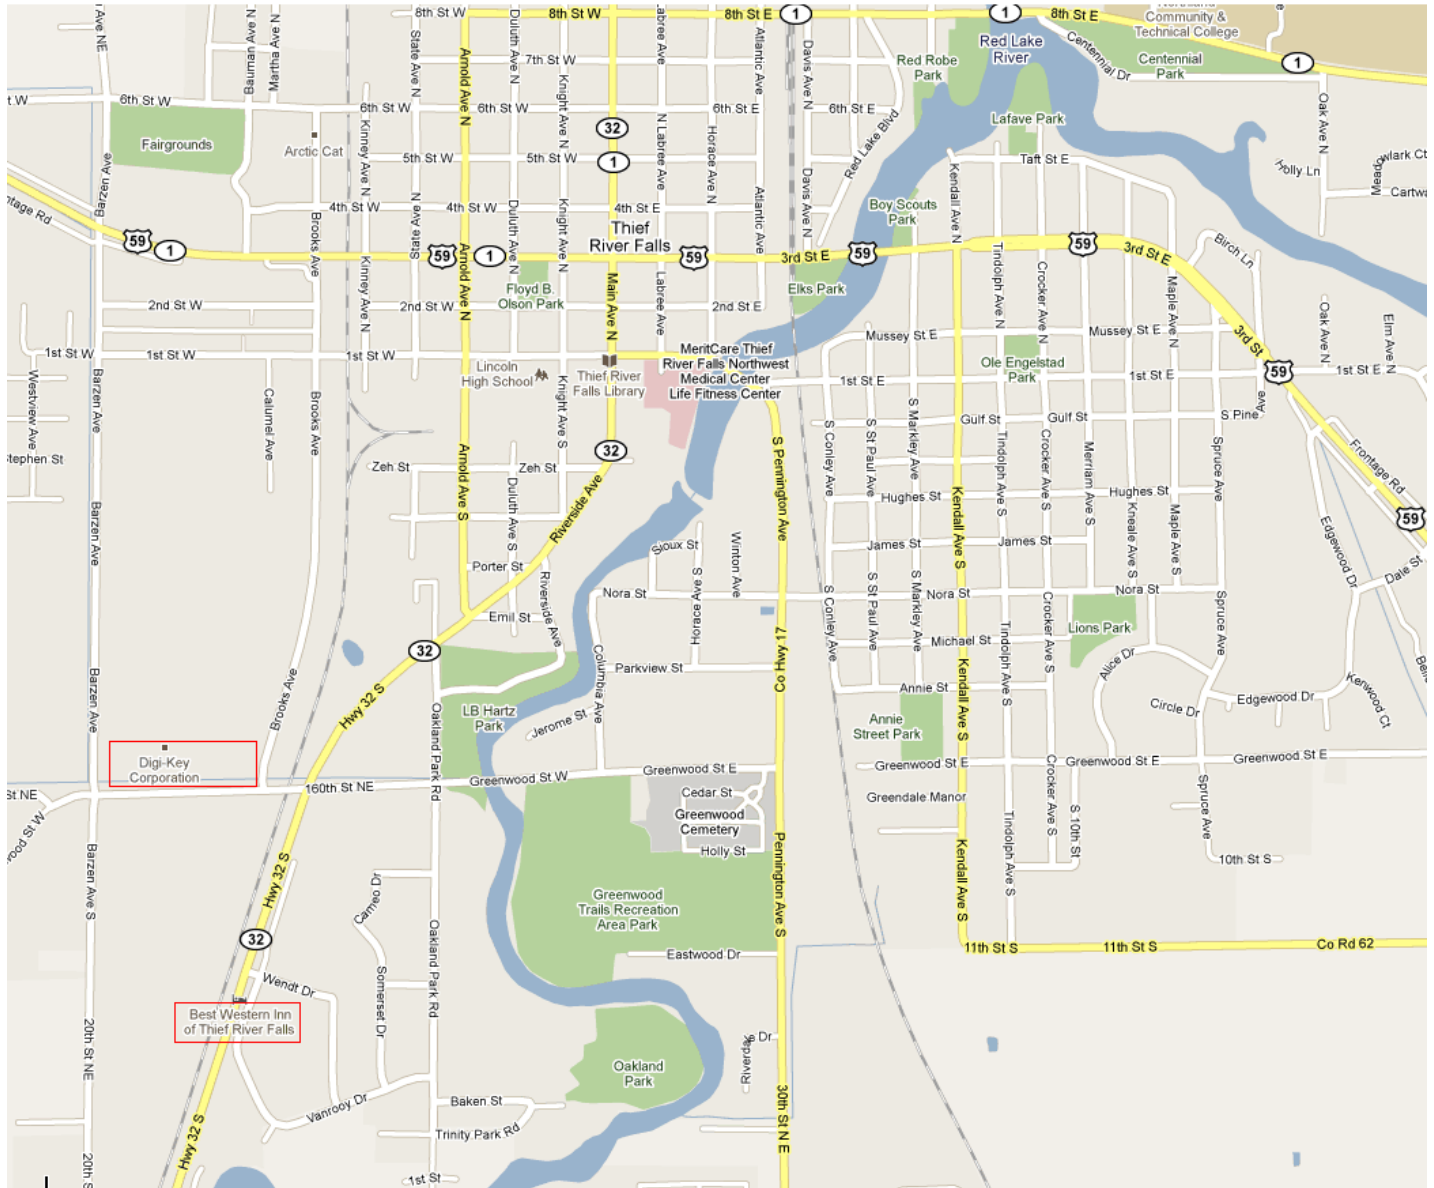

Directions to Digi-Key Corporation

Entering Thief River Falls on Highway 32:

When entering Thief River Falls from the south on highway 32, the Best Western will be on your right-hand side. To get to Digi-Key, continue past the hotel until you get to the Family Bowl bowling alley, which is on the right-hand side of the road. Turn left on Greenwood Street and turn right on Barzen Avenue. Use the west entrance of the building (see map below). You may park either in the lot next to the building or the large lot on the west side of Barzen.

Entering Thief River Falls on Highway 59:

When entering Thief River Falls from the east on highway 59, turn left at the first set of stop lights (1st Street). Follow 1st Street until you come to the third set of stop lights. Turn on Main Street (or Highway 32). This will take you directly to the Best Western, which is on the south edge of town on your left-hand side. To get to Digi-Key from the hotel, turn right onto Highway 32 until you get to the Family Bowl bowling alley, which is on the right-hand side of the road. Turn left on Greenwood Street and turn right on Barzen Avenue. Use the west entrance of the building (see map below). You may park either in the lot next to the building or the large lot on the west side of Barzen.

MAP OF THIEF RIVER FALLS, MN

MAP OF DIGI-KEY PREMISES